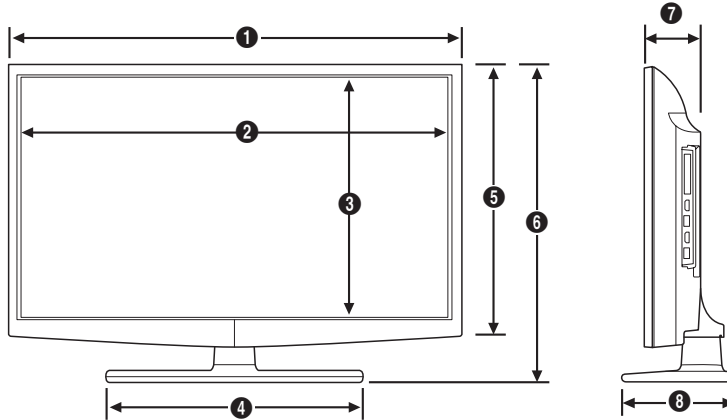

26" Class LED
32" Class LED
40" Class LED

HG26NA477PF
HG32NA477PF
HG40NA577LF

477 / 577 SERIES

DIMENSIONS - 32"

HG32NA477 Front view / Side view

(Unit: inches)

1	2	3	4	5	6	7	8
29.3	27.5	15.5	16.5	18.3	20.6	3.7	7.5