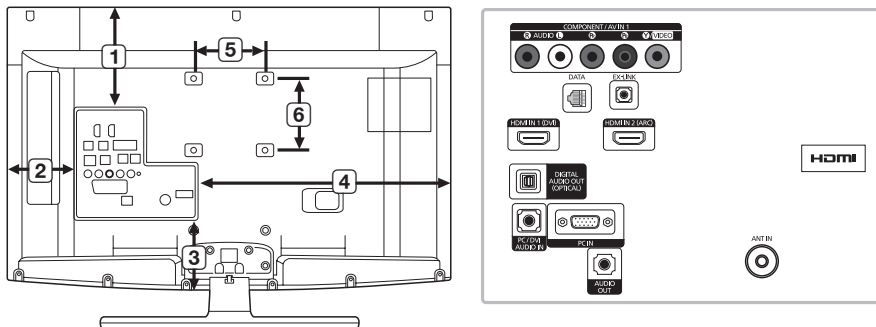

## DIMENSIONS - 26"

HG26NA477 Front view / Side view

(Unit: inches)

1	2	3	4	5	6	7	8
24.4	22.7	12.7	14.1	15.6	17.7	3.7	7.1

HG26NA477 Jack Panel detail / Rear view

(Unit: inches)

1	2	3	4	5	6
5.5	3.6	3.8	13.9	3.9	3.9