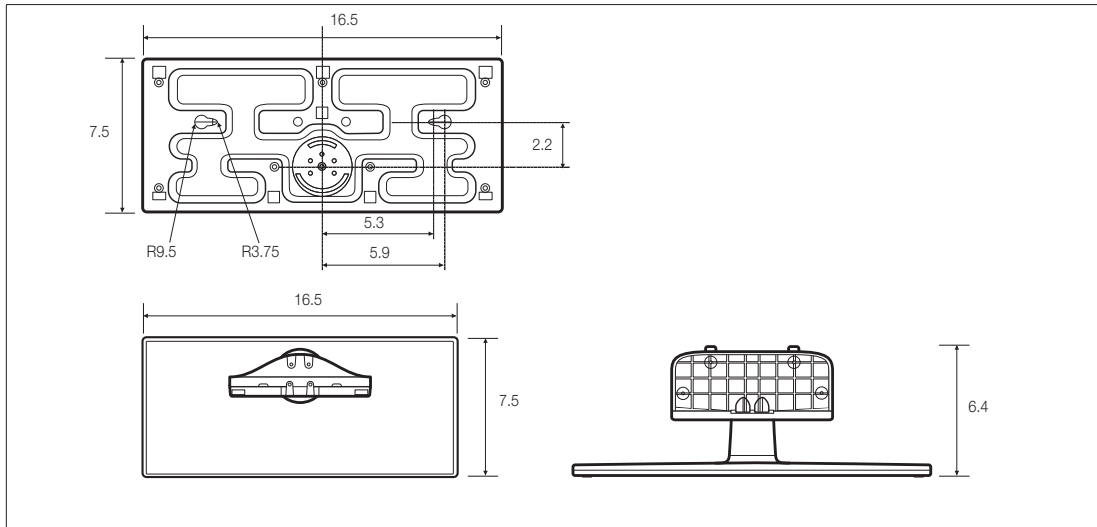

26" Class LED
32" Class LED
40" Class LED

HG26NA477PF
HG32NA477PF
HG40NA577LF

477 / 577 SERIES

DIMENSIONS - 32"

HG32NA477 Base Stand detail

(Unit: inches)