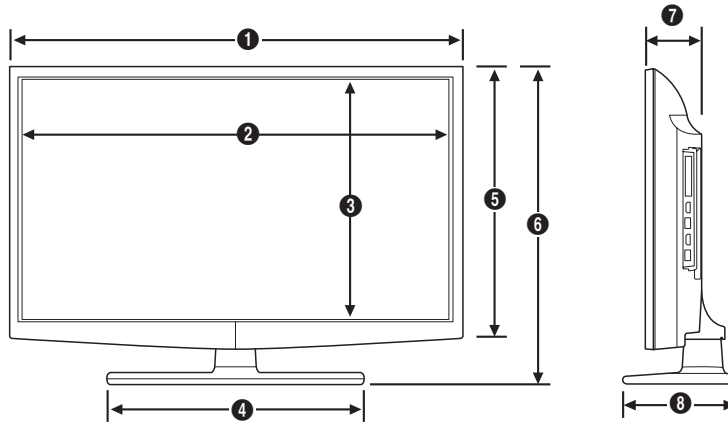

26" Class LED
32" Class LED
40" Class LED

HG26NA477PF
HG32NA477PF
HG40NA577LF

477 / 577 SERIES

DIMENSIONS - 26"

HG26NA477 Front view / Side view

(Unit: inches)

1	2	3	4	5	6	7	8
24.4	22.7	12.7	14.1	15.6	17.7	3.7	7.1