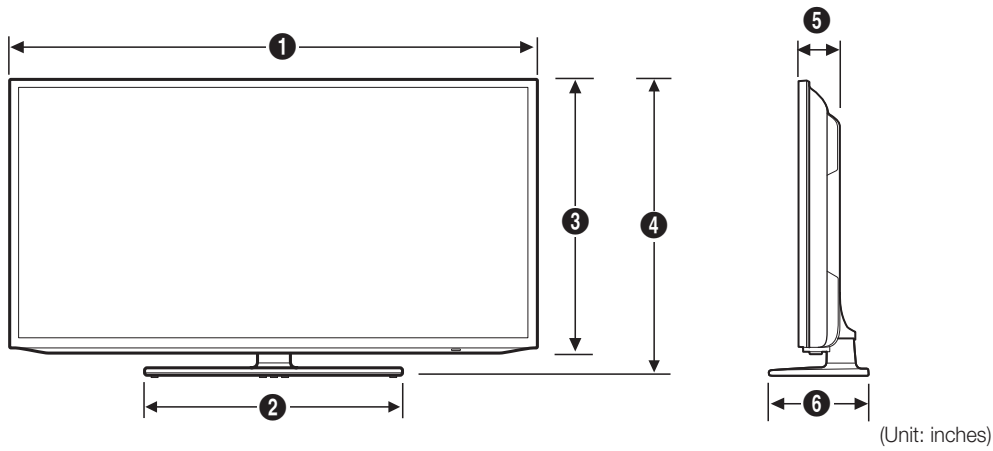

26" Class LED
32" Class LED
40" Class LED

HG26NA477PF
HG32NA477PF
HG40NA577LF

477 / 577 SERIES

DIMENSIONS - 40"

HG40NA577 Front view / Side view