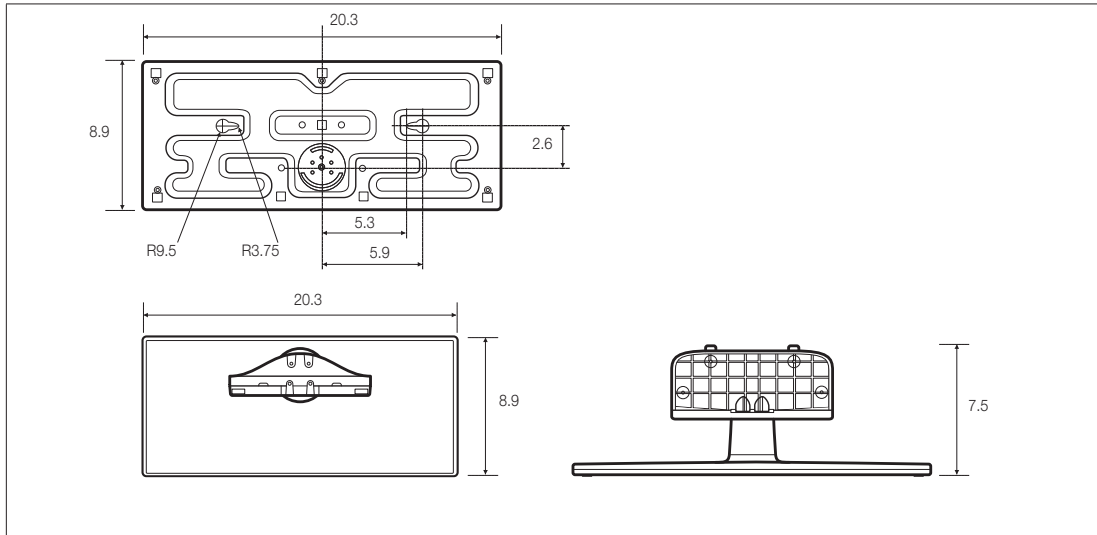

26" Class LED
32" Class LED
40" Class LED

HG26NA477PF
HG32NA477PF
HG40NA577LF

477 / 577 SERIES

DIMENSIONS - 40"

HG40NA577 / HG46NA577 Base Stand detail

(Unit: inches)

(800) 709-8731

www.directvideotv.com

sales@directvideotv.com