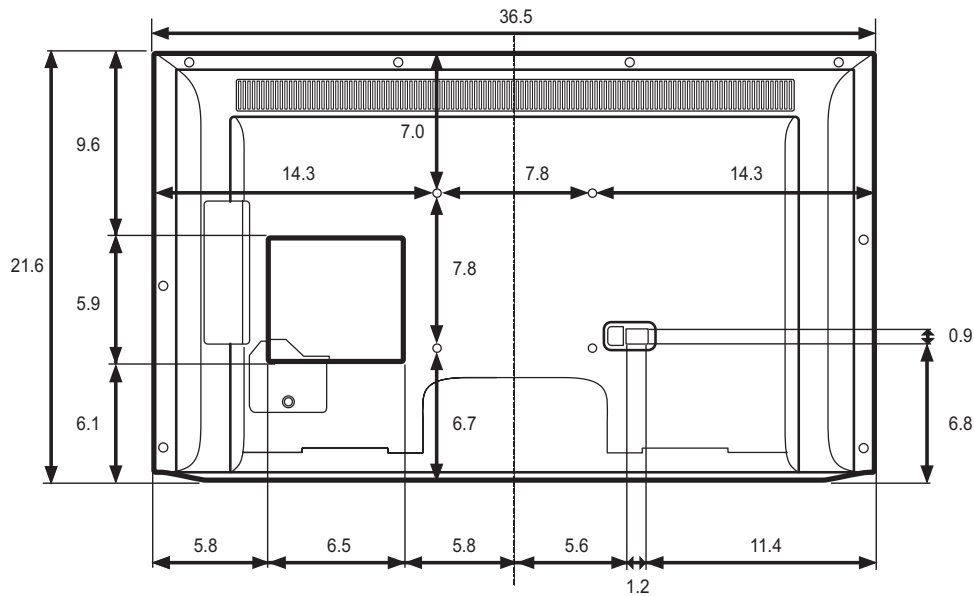

## DIMENSIONS - 40"

HG40NA577 Front view / Side view

(Unit: inches)

1	2	3	4	5	6
36.5	20.3	21.6	23.8	3.6	8.9

HG40NA577 Jack Panel detail / Rear view

26" Class LED  
32" Class LED  
40" Class LED

HG26NA477PF  
HG32NA477PF  
HG40NA577LF