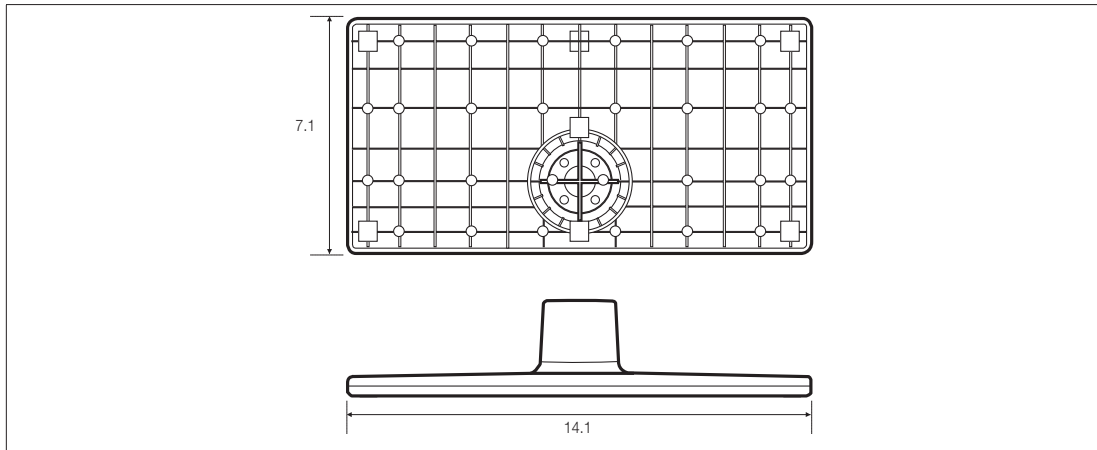

26" Class LED
32" Class LED
40" Class LED

HG26NA477PF
HG32NA477PF
HG40NA577LF

477 / 577 SERIES

DIMENSIONS - 26"

HG26NA477 Base Stand detail

(Unit: inches)