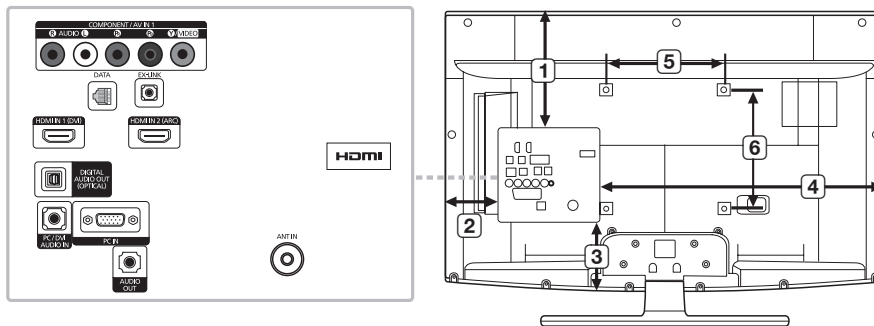

## DIMENSIONS - 32"

HG32NA477 Front view / Side view

(Unit: inches)

1	2	3	4	5	6	7	8
29.3	27.5	15.5	16.5	18.3	20.6	3.7	7.5

HG32NA477 Jack Panel detail / Rear view

(Unit: inches)

1	2	3	4	5	6
7.5	3.5	4.6	19.0	7.8	7.8