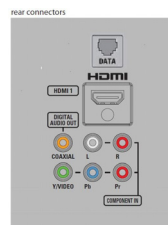

Multimedia Applications

- Multimedia connections: USB memory class device
- Playback Formats: JPEG Still pictures, Motion JPEG 320x240 30fps, PCM

Tuner/Reception/Transmission

- Aerial Input: 75 ohm F-type
- TV system: ATSC, NTSC
- Video Playback: NTSC
- Tuner bands: UHF, VHF

Connectivity

- AV 1: CVBS in, Shared audio L/R in
- AV 2: YPbPr, Shared audio L/R in
- HDMI 1: HDMI, Shared audio L/R in
- HDMI 2: HDMI, Shared audio L/R in
- HDMI 3: HDMI, Shared audio L/R in
- EasyLink (HDMI-CEC): One touch play, Power status, System info (menu language), System audio control, System standby
- Audio Output - Digital: Coaxial (cinch)
- Other connections: Headphone out, PC-In VGA, Shared audio L/R in

- USB: USB

- Connectivity Enhancements: SPI port

Power

- Mains power: 120V/60Hz
- Power consumption: 238 W
- Standby power consumption: < 0.5W
- Ambient temperature: 5°C to 40°C (41°F to 104°F)

Dimensions

- Set dimensions in inch (W x H x D): 46.3 x 28.11 x 4.53 inch
- Product weight (lb): 44.53
- Set dimensions with stand in inch (W x H x D): 46.3 x 30.31 x 10.63 inch
- Product weight (+stand) (lb): 47.62 lb
- Box dimensions in inch (W x H x D): 56.14 x 32.13 x 8.94 inch
- Weight incl. Packaging (lb): 58.2
- VESA wall mount compatible: 400 x 400 mm

Accessories

- Included accessories: Power cord, Quick start guide, Batteries for remote control, Remote Control, Cable management, Table top stand

Issue date 2012-08-10

Version: 5.1.1

12 NC: 8670 000 91299
UPC: 6 09585 22727 9

© 2012 Koninklijke Philips Electronics N.V.
All Rights reserved.

Specifications are subject to change without notice.
Trademarks are the property of Koninklijke Philips Electronics N.V. or their respective owners.