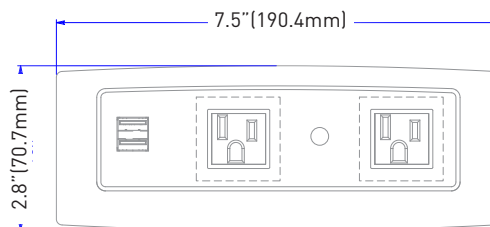

Essentials Wall Mount