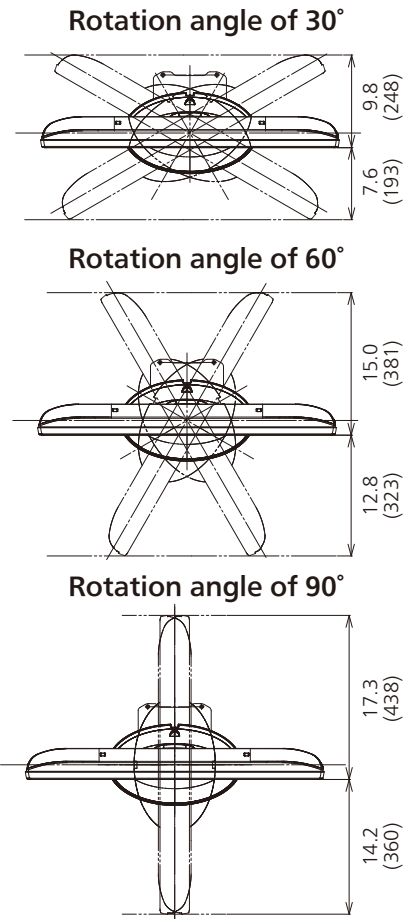

ACCESSORIES

INCLUDED ACCESSORIES	Swivel Stand (degrees:30°/60°/90°) Remote control transmitter Batteries for the Remote Control Transmitter (AA Battery x 2) Operating Instruction
Security Bit	Non

STANDARD (CERTIFICATIONS)

DIMENSIONS

Cautions: This drawing is not a scale
Units : inches (mm)

CONNECTION TERMINAL

<rear>

<side>

(800) 709-8731

www.directvideotv.com
sales@directvideotv.com