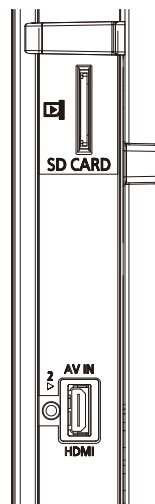

■ AUDIO

Audio Output Power	10W + 10W (10%THD)
Invisible Speaker System Details	1 way 2 bottom Speaker
Sound System Type	AV Surround
Bass/Treble/Barance controls	Yes

■ DIMENSIONS & WEIGHT

TV with Stand (W x H x D)	31.5" x 21.8" x 10.8" (798 x 553 x 272 mm)
TV without Stand (W x H x D)	31.5" x 20.2" x 3.3" (798 x 511 x 83 mm)
Carton Dimensions (W x H x D)	40.6" x 23.7" x 7.6" (1,030 x 602 x 193 mm)
TV with Stand Weight	approx. 27.6 lbs. (12.5 kg)
TV without Stand Weight	approx. 21.0 lbs. (9.5 kg)
Gross weight	approx. 35.3 lbs. (16.0 kg)
Cabinet Color	Black (Texture)

DIMENSIONS

Cautions: This drawing is not a scale
Units : inches (mm)

CONNECTION TERMINAL

<rear>

<side>

(800) 709-8731

www.directvideotv.com
sales@directvideotv.com