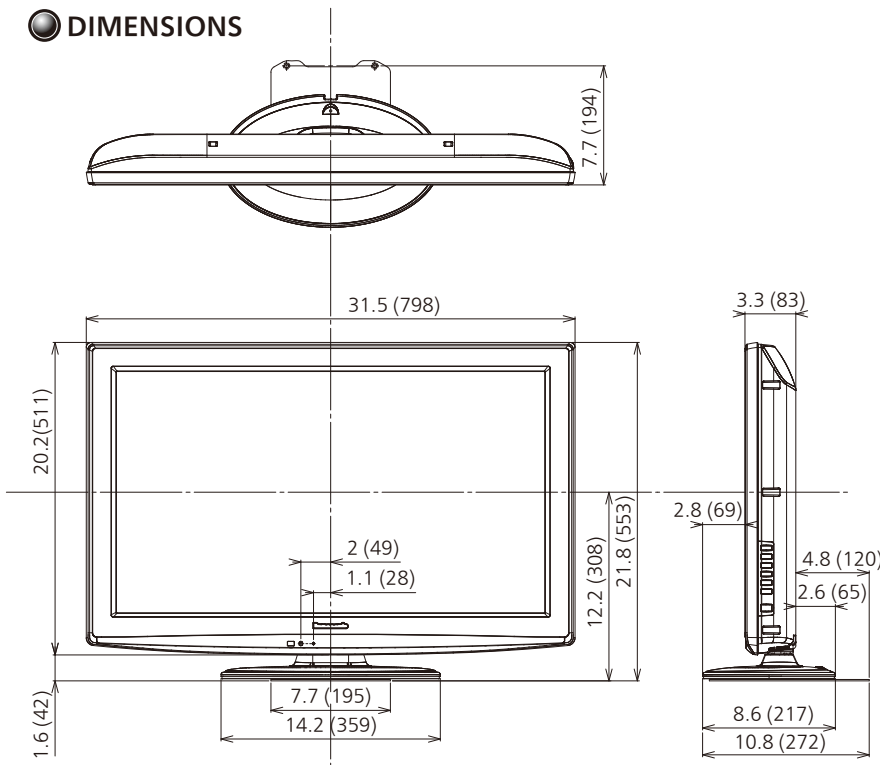

32-inch Class 720p Hospitality LCD HDTV

TH-32LRU5 TENTATIVE

● Product specification (design and specification subject to change without notice)

■ DISPLAY PANEL

Screen Size (Diagonal)	31.5 -inch
Aspect Ratio	16:9
Panel	IPS (WXGA)
Effective Display Area (W x H)	27.5" x 15.4" (698 x 392 mm)
Number of pixels (H x V)	1,366 x 768 pixel
Brightness (Panel)	450 cd/m ²
Contrast Ratio	18,000 :1
Viewing Angle	178 degrees
Response Time	7 ms (G to G)
Life Time	approx. 60,000 hours
Intelligent Scene Controller	Yes

■ AUDIO

Audio Output Power	10W + 10W (10%THD)
Invisible Speaker System Details	1 way 2 bottom Speaker
Sound System Type	AV Surround
Bass/Treble/Barance controls	Yes

■ DIMENSIONS & WEIGHT

TV with Stand (W x H x D)	31.5" x 21.8" x 10.8" (798 x 553 x 272 mm)
TV without Stand (W x H x D)	31.5" x 20.2" x 3.3" (798 x 511 x 83 mm)
Carton Dimensions (W x H x D)	40.6" x 23.7" x 7.6" (1,030 x 602 x 193 mm)
TV with Stand Weight	approx. 27.6 lbs. (12.5 kg)
TV without Stand Weight	approx. 21.0 lbs. (9.5 kg)
Gross weight	approx. 35.3 lbs. (16.0 kg)
Cabinet Color	Black (Texture)

DIMENSIONS

Cautions: This drawing is not a scale
Units : inches (mm)

CONNECTION TERMINAL

<rear>

<side>

(800) 709-8731

www.directvideotv.com
sales@directvideotv.com