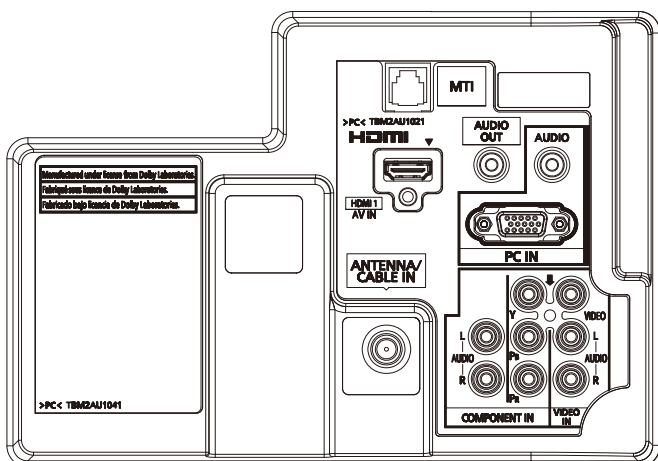

DIMENSIONS

Cautions: This drawing is not a scale
Units : inches (mm)

CONNECTION TERMINAL

<rear>

<side>

(800) 709-8731

www.directvideotv.com
sales@directvideotv.com