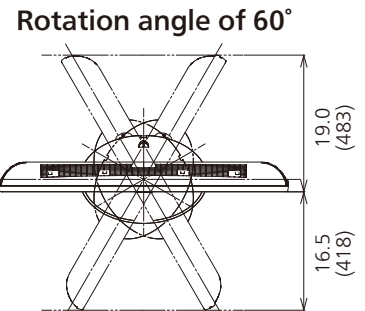

ACCESSORIES

INCLUDED ACCESSORIES	Swivel Stand (degrees:30°/60°/90°) Remote control transmitter Batteries for the Remote Control Transmitter (AA Battery x 2) Operating Instruction
Security Bit	Non

STANDARD (CERTIFICATIONS)

DIMENSIONS

Cautions: This drawing is not a scale
Units : inches (mm)

CONNECTION TERMINAL

<rear>

<side>

(800) 709-8731

www.directvideotv.com
sales@directvideotv.com