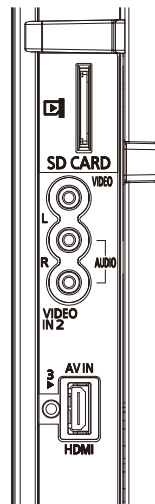

42-inch Class 1080p Hospitality LCD HDTV

TH-42LRU50 TENTATIVE

● Product specification (design and specification subject to change without notice)

■ DISPLAY PANEL

Screen Size (Diagonal)	42.0-inch
Aspect ratio	16:9
Panel	IPS 1080p (WSXGA)
Effective Display Area (W x H)	36.6" x 20.6" (930 x 523 mm)
Number of pixels (H x V)	1,920 x 1,080 pixel
Brightness (Panel)	450 cd/m ²
Contrast Ratio	20,000 :1
Viewing Angle	178 degrees
Response Time	7 ms (G to G)
Life Time	approx. 60,000 hours
Intelligent Scene Controller	Yes

■ AUDIO

Audio Output Power	10W + 10W (10%THD)
Invisible Speaker System Details	1 way 2 bottom Speaker
Sound System Type	AV Surround
Bass/Treble/Barance controls	Yes

■ DIMENSIONS & WEIGHT

TV with Stand (W x H x D)	40.2" x 26.9" x 12.6" (1,021 x 682 x 318 mm)
TV without Stand (W x H x D)	40.2" x 25.1" x 4.2" (1,021 x 637 x 105 mm)
Carton Dimensions(W x H x D)	52.0" x 29.3" x 9.1" (1,321 x 743 x 229 mm)
TV with Stand Weight	approx. 47.7 lbs. (21.6 kg)
TV without Stand Weight	approx. 38.6 lbs. (17.5 kg)
Gross weight	approx. 61.9 lbs. (28.0 kg)
Cabinet Color	Black (Texture)

DIMENSIONS

Cautions: This drawing is not a scale
Units : inches (mm)

CONNECTION TERMINAL

<rear>

<side>

(800) 709-8731

www.directvideotv.com
sales@directvideotv.com