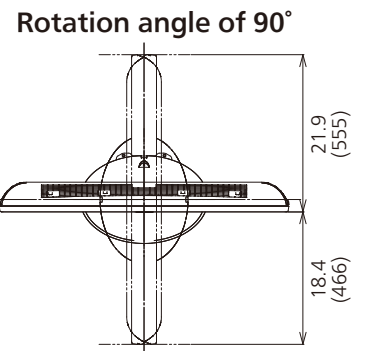

ACCESSORIES

INCLUDED ACCESSORIES	Swivel Stand (degrees:30°/60°/90°) Remote control transmitter Batteries for the Remote Control Transmitter (AA Battery x 2) Operating Instruction
Security Bit	Non

STANDARD (CERTIFICATIONS)

DIMENSIONS

Cautions: This drawing is not a scale
Units : inches (mm)

CONNECTION TERMINAL

<rear>

<side>

(800) 709-8731

www.directvideotv.com
sales@directvideotv.com