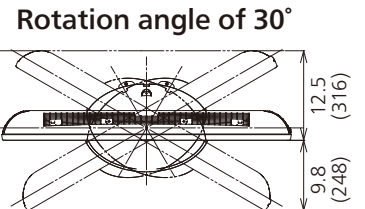

ACCESSORIES

INCLUDED ACCESSORIES	Swivel Stand (degrees:30°/60°/90°) Remote control transmitter Batteries for the Remote Control Transmitter (AA Battery x 2) Operating Instruction
Security Bit	Non

STANDARD (CERTIFICATIONS)

DIMENSIONS

Cautions: This drawing is not a scale
Units : inches (mm)

CONNECTION TERMINAL

<rear>

<side>

(800) 709-8731

www.directvideotv.com
sales@directvideotv.com