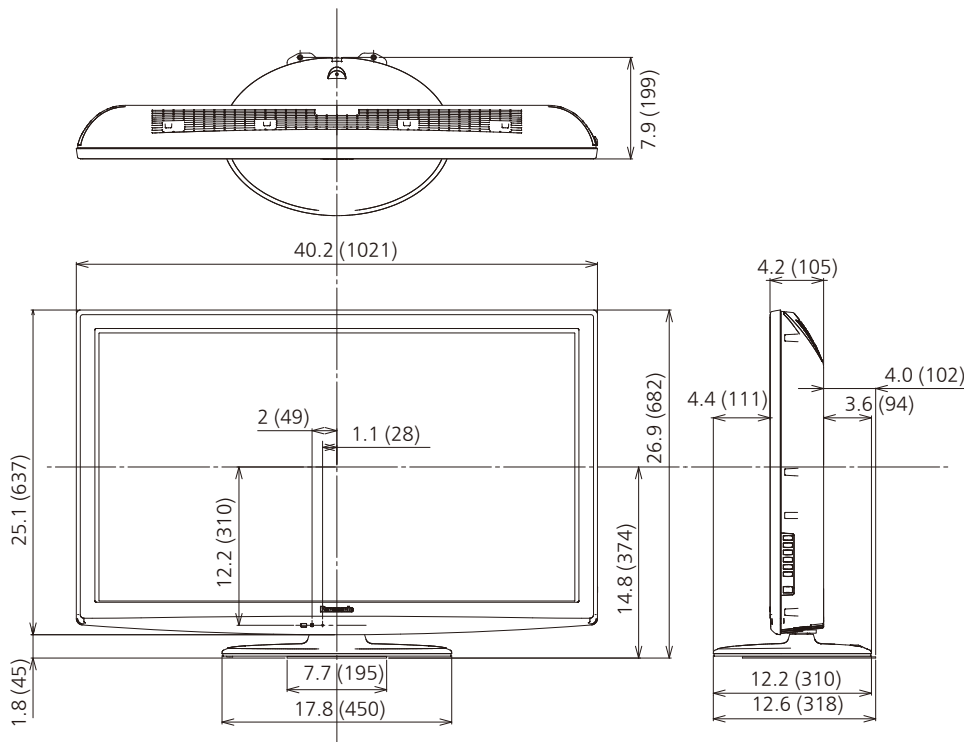

42-inch Class 1080p Hospitality LCD HDTV

TH-42LRU50 TENTATIVE

● Product specification (design and specification subject to change without notice)

■ DISPLAY PANEL

Screen Size (Diagonal)	42.0-inch
Aspect ratio	16:9
Panel	IPS 1080p (WSXGA)
Effective Display Area (W x H)	36.6" x 20.6" (930 x 523 mm)
Number of pixels (H x V)	1,920 x 1,080 pixel
Brightness (Panel)	450 cd/m ²
Contrast Ratio	20,000 :1
Viewing Angle	178 degrees
Response Time	7 ms (G to G)
Life Time	approx. 60,000 hours
Intelligent Scene Controller	Yes

■ AUDIO

Audio Output Power	10W + 10W (10%THD)
Invisible Speaker System Details	1 way 2 bottom Speaker
Sound System Type	AV Surround
Bass/Treble/Barance controls	Yes

■ DIMENSIONS & WEIGHT

TV with Stand (W x H x D)	40.2" x 26.9" x 12.6" (1,021 x 682 x 318 mm)
TV without Stand (W x H x D)	40.2" x 25.1" x 4.2" (1,021 x 637 x 105 mm)
Carton Dimensions(W x H x D)	52.0" x 29.3" x 9.1" (1,321 x 743 x 229 mm)
TV with Stand Weight	approx. 47.7 lbs. (21.6 kg)
TV without Stand Weight	approx. 38.6 lbs. (17.5 kg)
Gross weight	approx. 61.9 lbs. (28.0 kg)
Cabinet Color	Black (Texture)

DIMENSIONS

Cautions: This drawing is not a scale
Units : inches (mm)

CONNECTION TERMINAL

<rear>

<side>

(800) 709-8731

www.directvideotv.com
sales@directvideotv.com