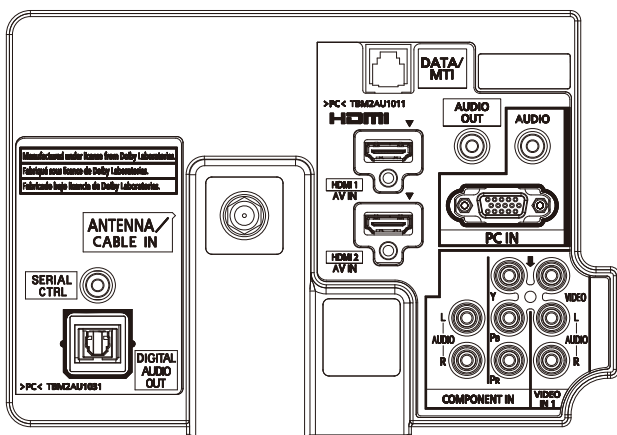

DIMENSIONS

Cautions: This drawing is not a scale
Units : inches (mm)

CONNECTION TERMINAL

<rear>

<side>

(800) 709-8731

www.directvideotv.com
sales@directvideotv.com