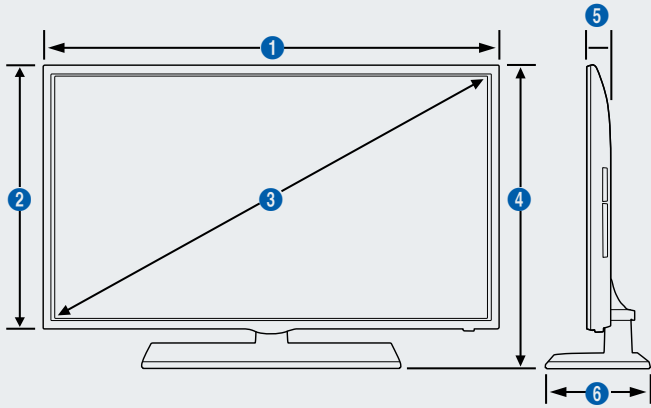

Dimensions