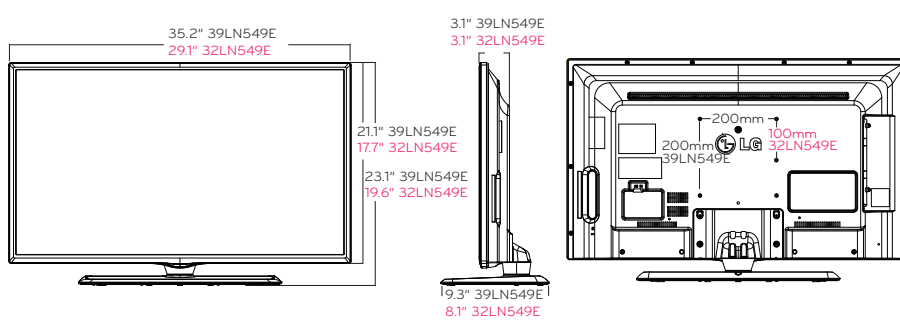

39LN549E/32LN549E

Side Jack Panel

Rear Jack Panel