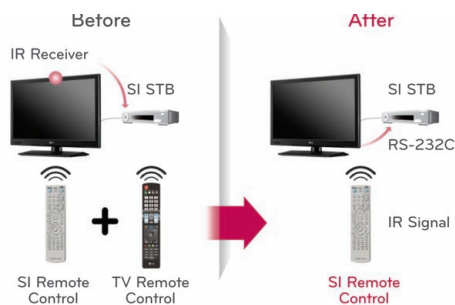

IR OUT

IR Out enables customized set-top boxes to receive IR signals via LG TV Signage. This added convenience requires only simple connections and allows easy management using a single remote control.