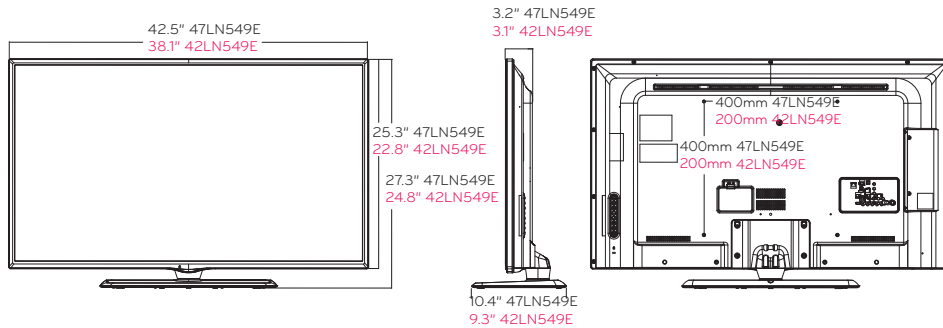

47LN549E/42LN549E