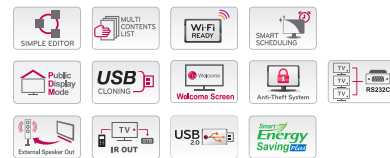

Required PC spec for installation: Pentium M or 4 CPU, 512MB RAM, Windows XP sp2, 200MB HDD