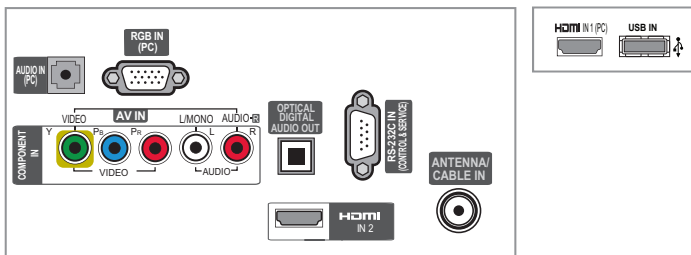

60" class (59.9" measured diagonally)

60PN530P

Rear Jack Panel

Side Jack Panel

PANEL	Model	60PN530P
	Panel Size	60" (59.9" measured diagonal)
	Panel Technology	PDP
	Aspect Ratio	16:9
	Native Resolution	1920 x 1080 (FHD)
	Brightness	180 cd/m ²
	Frame Rate (Sub Field)	600Hz
	Viewing Angle	178° / 178°
	Color Depth	10 bit
BROADCASTING SYSTEM	Analog	Yes (NTSC)
	Digital	Yes (ATSC/NTSC/Clear QAM - Tuner)
VIDEO (PC)	XD Engine	Yes
	24p Real Cinema (24p 5:5/2:2 Pull down)	Yes (HDMI 1080 24p)
AUDIO	Audio Output	10W + 10W
	Speaker System	1 Way 2 Speakers
	Invisible Speaker	Yes
	Clear Voice II	Yes
SET(Side)	HDMI In	1 Side
	USB (2.0)	1 Side

SET (Rear)	Model	60PN530P	
	RF In	1 Rear	
	Component in (Y,Pb,Pr) + Audio	1 Rear (Hybrid Component)	
	Digital Audio Out (Coaxial / Optical)	1 Rear	
	HDMI/HDCP Input	1 Rear	
	RGB In (Dsub 15pin)-PC	1 Rear	
	PC Audio Input	1 Rear	
	RS-232C	1 Rear	
CABINET	Monitor Dimensions	54.6" x 32.4" x 2.2" (W x H x D) (head only)	
	Monitor Weight	76.1 lbs (head only)	
	Monitor with Stand	54.6" x 34.4" x 13.5" (W x H x D)	
	Weight	83.1 lbs. (head +stand)	
	Carton Dimensions	60.0" x 39.0" x 11.8" (W x H x D)	
	Packed Weight	99.6 lbs.	
	Swivel	(-20° ~ +20°)	
	VESA™ Standard Mount Interface	400mm x 400mm	
	Hotel Mode / PDM	Yes (PDM ver 2.6)	
	IR Out (TV Link Tuner)	Yes (RS-232C)	
SPECIAL FEATURES	USB (2.0)	Yes	
	USB Auto Play Back Loop	Yes	
	Picture	Yes	
	Audio Codec	Yes, MP2,MP3,Dolby Digital,LPCM,ADPCM,AAC,HE-AAC,WMA	
	USB Cloning	Yes	
	Auto Off / Auto Sleep	Yes	
	Video Mute	Yes	
	Energy Saving	Yes	
	ENVIRONMENT CONDITIONS	Operation Temp.	0~40°
		Operation Humidity	~80%
POWER	Power Supply	100-240V~, 50/60Hz	
	Power Consumption	Normal (Typical) 168Wh Power Off 0.2W	
STANDARD CERTIFICATION	Safety	UL, CSA, IEC specification ,CE	
	EMC	FCC, ICES, IEC specification ,CE	
	Erp/Energy Star	Yes / Yes(Energy Star 5.3)	
WARRANTY		2 Year limited warranty (Parts/Labor)	
UPC		7 19192 59062 5	