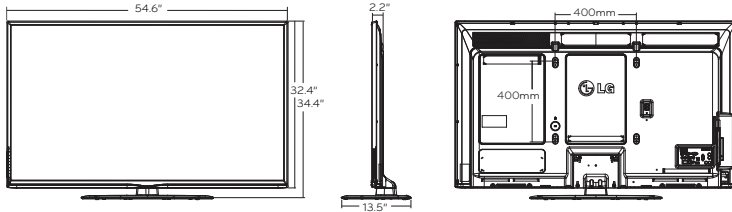

60" class (59.9" measured diagonally)

60PN530P

Rear Jack Panel

Side Jack Panel

PANEL	Model	60PN530P
	Panel Size	60" (59.9" measured diagonal)
	Panel Technology	PDP
	Aspect Ratio	16:9
	Native Resolution	1920 x 1080 (FHD)
	Brightness	180 cd/m ²
	Frame Rate (Sub Field)	600Hz
	Viewing Angle	178° / 178°
	Color Depth	10 bit
BROADCASTING SYSTEM	Analog	Yes (NTSC)
	Digital	Yes (ATSC/NTSC/Clear QAM - Tuner)
VIDEO (PC)	XD Engine	Yes
	24p Real Cinema (24p 5:5/2:2 Pull down)	Yes (HDMI 1080 24p)
AUDIO	Audio Output	10W + 10W
	Speaker System	1 Way 2 Speakers
	Invisible Speaker	Yes
	Clear Voice II	Yes
SET(Side)	HDMI In	1 Side
	USB (2.0)	1 Side

SET (Rear)	Model	60PN530P	
	RF In	1 Rear	
	Component in (Y,Pb,Pr) + Audio	1 Rear (Hybrid Component)	
	Digital Audio Out (Coaxial / Optical)	1 Rear	
	HDMI/HDCP Input	1 Rear	
	RGB In (Dsub 15pin)-PC	1 Rear	
	PC Audio Input	1 Rear	
	RS-232C	1 Rear	
CABINET	Monitor Dimensions	54.6" x 32.4" x 2.2" (W x H x D) (head only)	
	Monitor Weight	76.1 lbs (head only)	
	Monitor with Stand	54.6" x 34.4" x 13.5" (W x H x D)	
	Weight	83.1 lbs. (head +stand)	
	Carton Dimensions	60.0" x 39.0" x 11.8" (W x H x D)	
	Packed Weight	99.6 lbs.	
	Swivel	(-20° ~ +20°)	
	VESA™ Standard Mount Interface	400mm x 400mm	
	Hotel Mode / PDM	Yes (PDM ver 2.6)	
	IR Out (TV Link Tuner)	Yes (RS-232C)	
SPECIAL FEATURES	USB (2.0)	Yes	
	USB Auto Play Back Loop	Yes	
	Picture	Yes	
	Audio Codec	Yes, MP2,MP3,Dolby Digital,LPCM,ADPCM,AAC,HE-AAC,WMA	
	USB Cloning	Yes	
	Auto Off / Auto Sleep	Yes	
	Video Mute	Yes	
	Energy Saving	Yes	
	ENVIRONMENT CONDITIONS	Operation Temp.	0~40°
		Operation Humidity	~80%
POWER	Power Supply	100-240V~, 50/60Hz	
	Power Consumption	Normal (Typical) 168Wh Power Off 0.2W	
STANDARD CERTIFICATION	Safety	UL, CSA, IEC specification ,CE	
	EMC	FCC, ICES, IEC specification ,CE	
	Erp/Energy Star	Yes / Yes(Energy Star 5.3)	
WARRANTY		2 Year limited warranty (Parts/Labor)	
UPC		7 19192 59062 5	